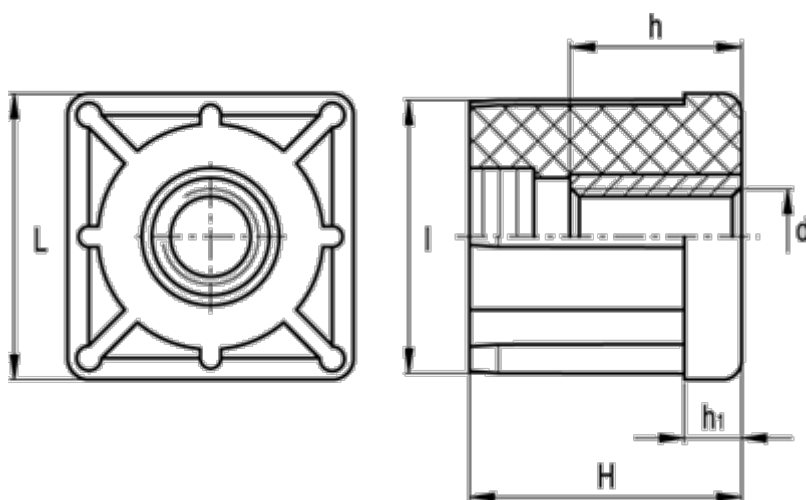

# Data Sheet

Article number: 2310320023  
Description: E+G Square end-cap  
NDX.Q-25x1.5-M12

## Measures

d	= M12	Tube wall thickness = 1.5
h	= 10	Weight (g) = 20
H	= 26	
h1	= 6	
Internal tube size	= 22.0	
l	= 22.0	
L	= 25	
Outer tube size	= 25	